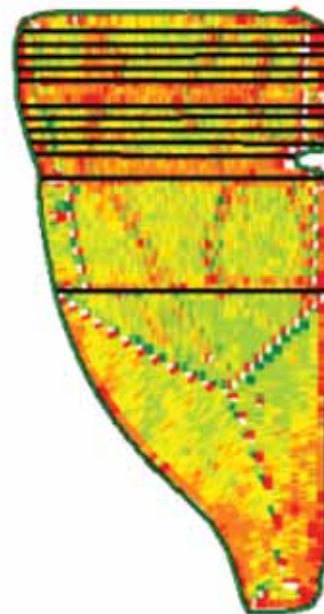

# Rice, Long Yield by Management Zone

Grower: OLISOVSKY FARMS  
 Farm: JV  
 Field: 3 RiceTec Plot  
 Area: 34.81 ac  
 Mgmt Zone: 2011 Variety Trial With Varieites

Dry Yield - Rice, Long - 2011  
■ 17.3 - 136.32 (3.31 ac)  
■ 136.4 - 182.32 (9.86 ac)  
■ 182.33 - 216.23 (12.07 ac)  
■ 216.27 - 282.04 (9.04 ac)  
■ 282.44 - 345.74 (0.99 ac)

Legend	Management Zone	Avg	Dry Yield		Avg Moisture	Total Bushels	Acres
			Min	Max			
<span style="color: purple;">■</span>	Big Block - Clearfield XL745	200.25	17.84	345.74	14.70 %	1,684.04	8.41
<span style="color: green;">■</span>	Big Block - ClearfieldXP 1	198.70	17.30	345.74	15.88 %	2,805.28	14.12
<span style="color: blue;">■</span>	ClearfieldXP Hybrid 2	194.54	17.57	345.74	16.16 %	369.19	1.90
<span style="color: cyan;">■</span>	Clearfield XL745 (300k)	193.91	17.96	345.74	16.64 %	327.03	1.69
<span style="color: magenta;">■</span>	Clearfield XL745 (500k)	193.73	18.10	345.74	15.56 %	404.15	2.09
<span style="color: red;">■</span>	ClearfieldXP 1	192.45	20.74	345.74	14.60 %	338.10	1.76
<span style="color: darkgreen;">■</span>	Top - Clearfield XL745	175.05	18.75	345.74	14.60 %	272.03	1.55
<span style="color: orange;">■</span>	CL111	159.37	21.34	345.74	16.17 %	596.42	3.74
<span style="color: blue;">■</span>	N/A	116.83	41.82	206.80	17.51 %	3.32	0.03
	All	192.73	17.30	345.74	15.76 %	6,799.56	35.28