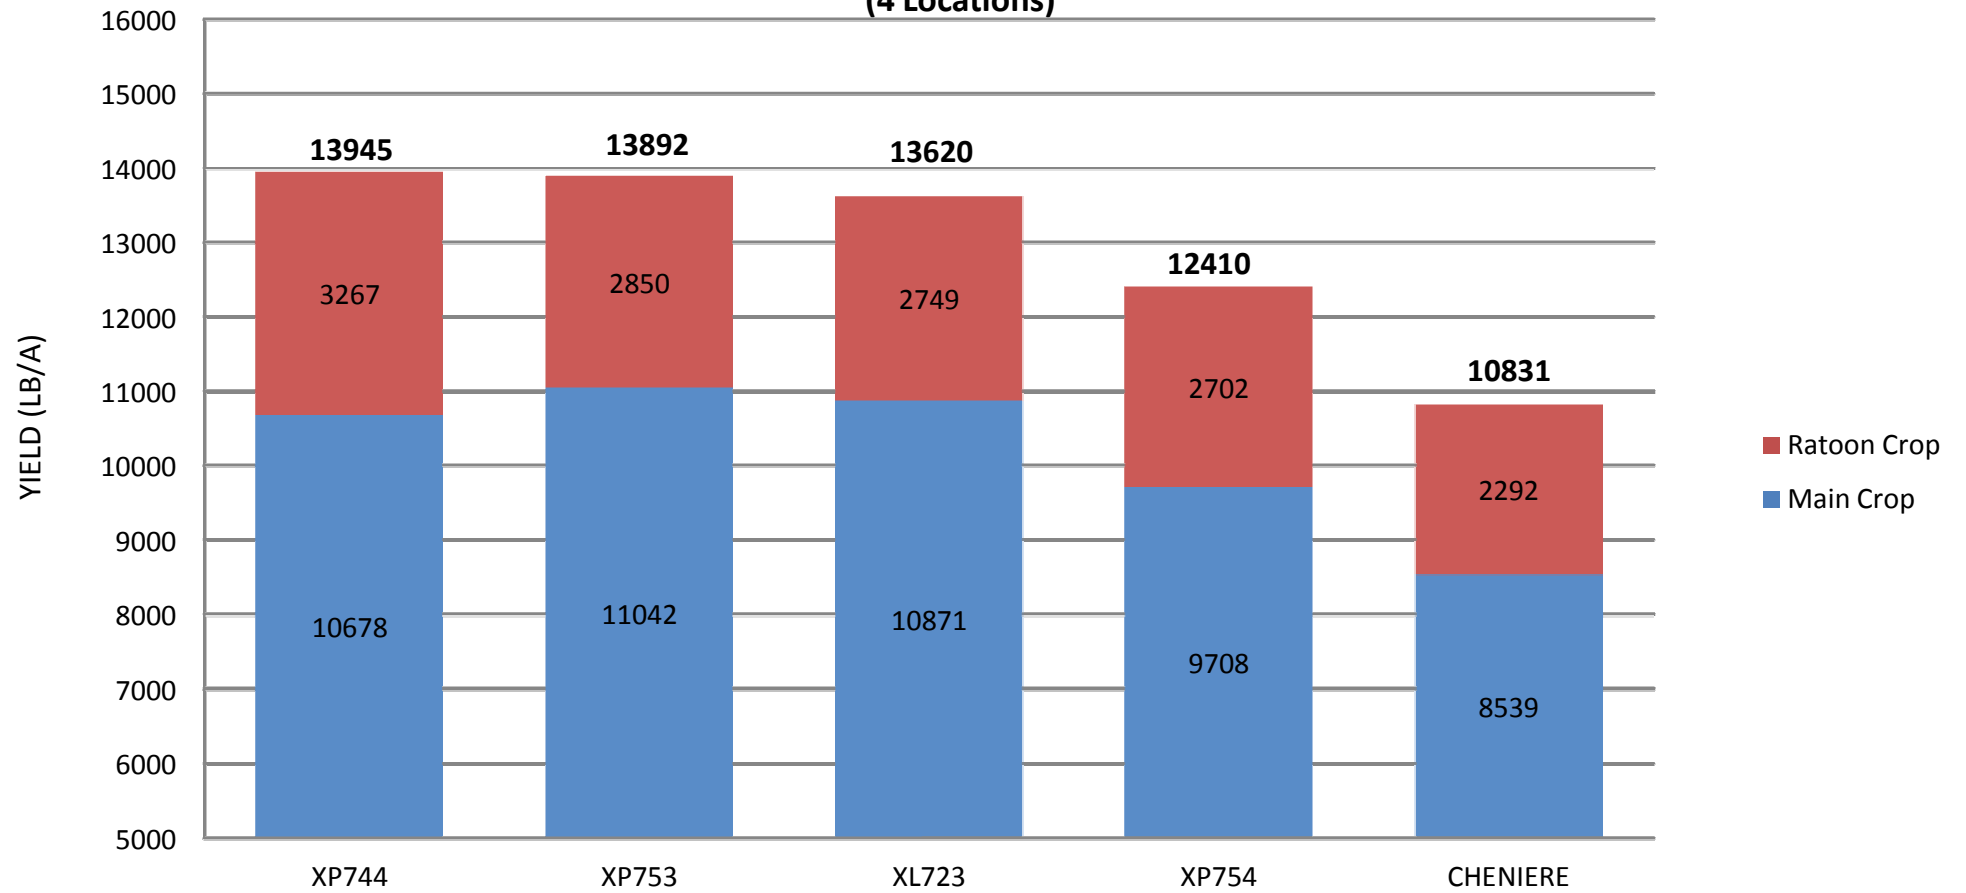

REPLICATED RATOON YIELD TRIALS

Gulf Coast 2011
Conventional
(4 Locations)

REPLICATED RATOON YIELD TRIALS

Gulf Coast 2011
CLEARFIELD®
(4 Locations)